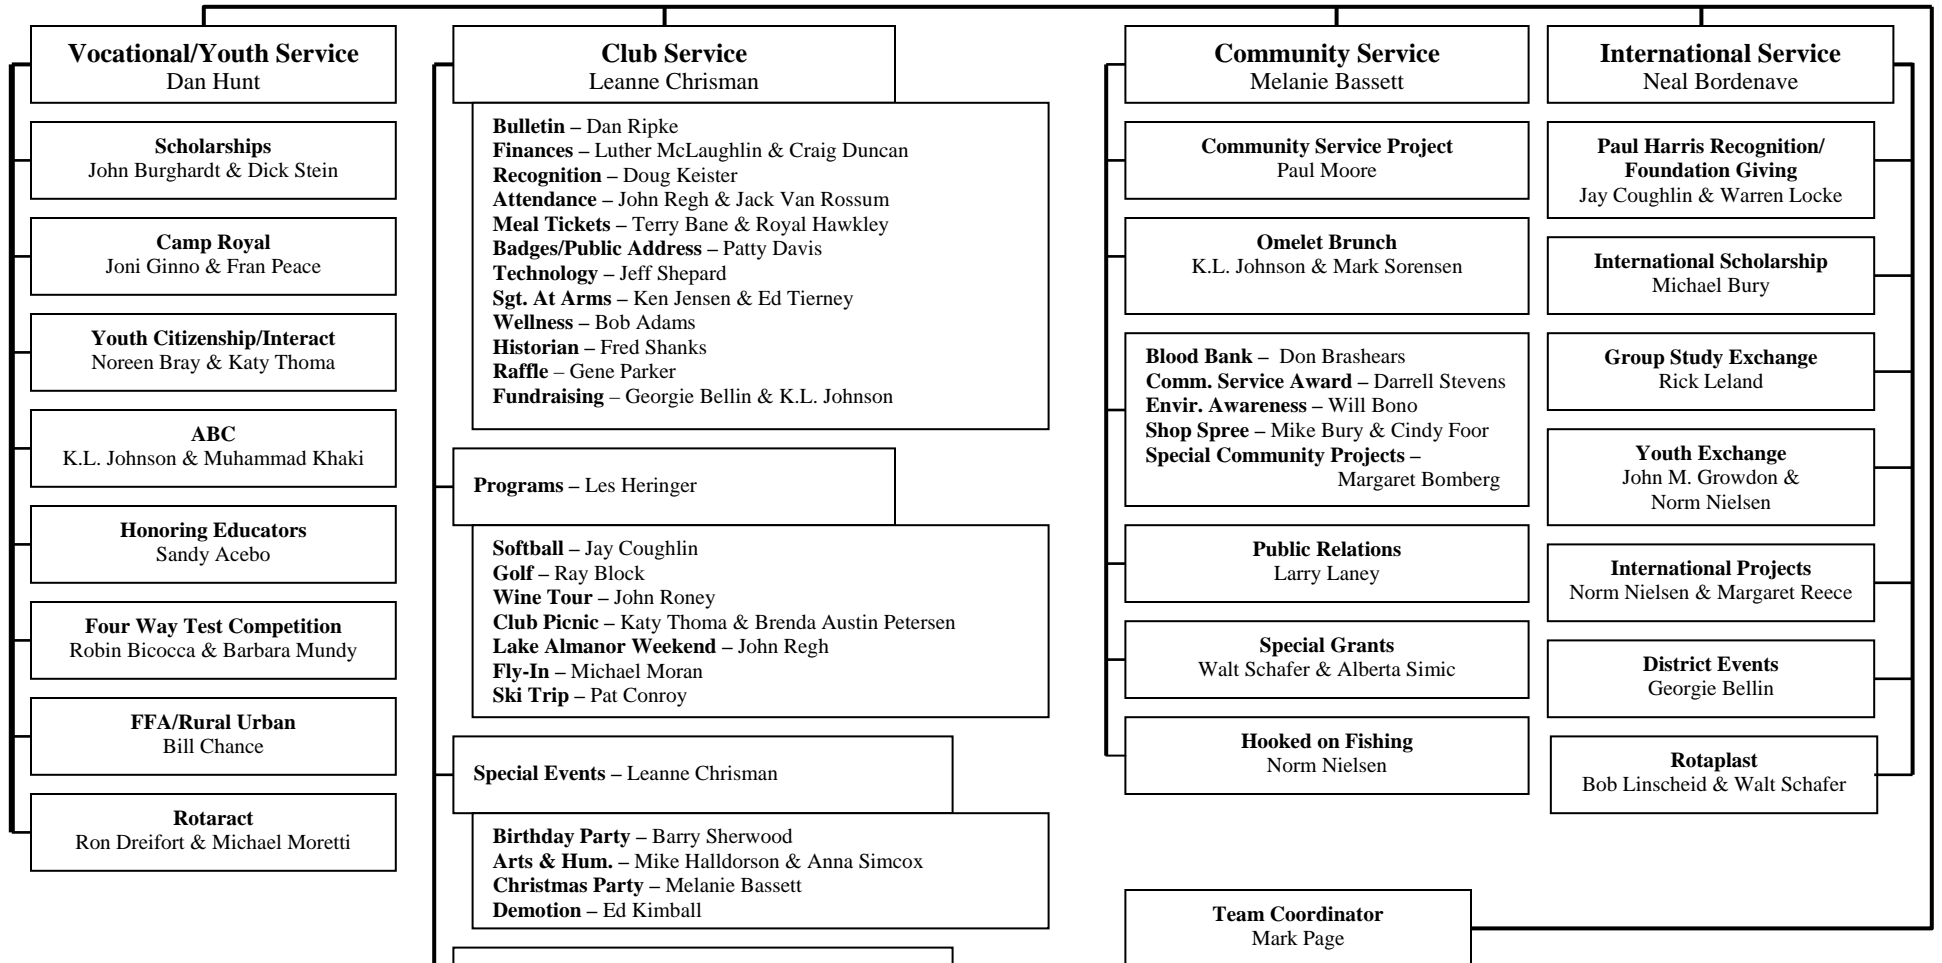

CHICO ROTARY CLUB 2007 – 2008

Club Board of Directors

2006-2008: Danny Andreasen, K.L. Johnson, Tom Lando, Bill Rich
2007-2009: Melanie Bassett, Robin Bicocca, Don Brashears, Joni Ginno, Mark Page

Club Officers

President, Bob Evans; **Vice President,** Jolene Francis;
Secretary, Tom Lando;
Treasurers, Luther McLaughlin & Craig Duncan

Foundation Board of Governors

Syl Lucena, Rodney Krebs, Luther McLaughlin, Craig Duncan, Trish Dunlap, John Schooling, John Burghardt, Bob Evans, Tom Lando & Jolene Francis

1. **Pilot / Wingman (Team Name)**
1. Dick Stein / Jack Sterling (Stein's Paper Fokker's)
  2. Aaron Murphy / Tom Dauterman (Murphy's B52's)
  3. Linda Powers / Warren Locke (Powers' Sea Hawks)
  4. Tim Colbie / Michael Schwartz (Colbie's P-51's)
  5. Mike Dunbaugh / Matt Jackson (Jackson's Huey's)
  6. Noreen Bray / Barbara Mundy (Bray's Red Barons)
  7. Anita Barker / Leanne Chrisman (Barker's F100 Super Sabres)
  8. Bruce Hagerty / Debbie LaPlant Moseley (Hagerty's Jet Rangers)
  9. Dan Andreasen / Don Fowkes (Andreasen's Foo-Fighters)
  10. Bill Kyle / Mark Blofsky (Kyle's C5's)

Evans Year
2007-2008